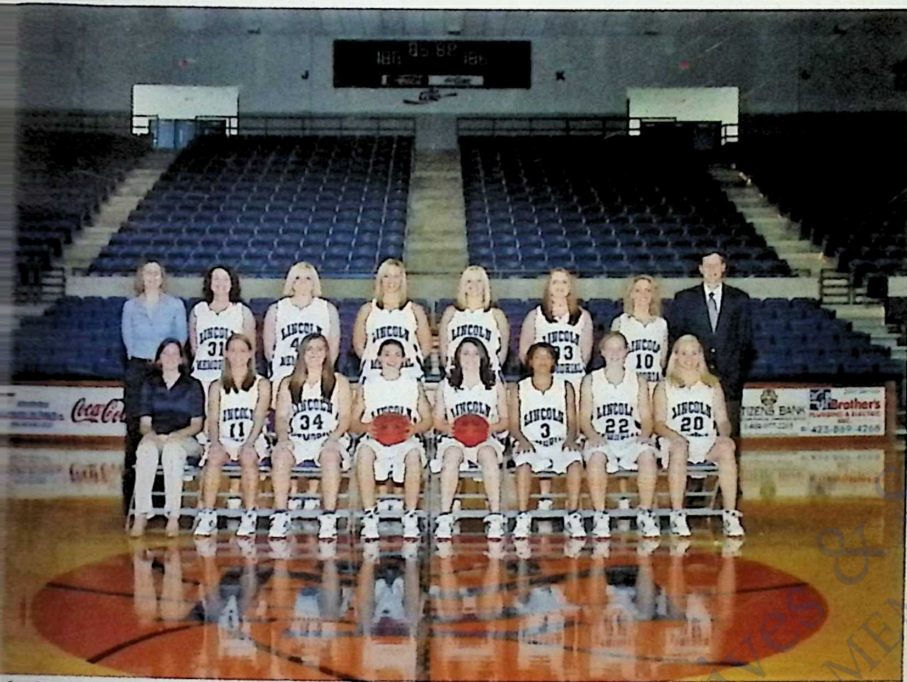

Women's Basketball

Back Row: (L-R) Coach Dawn Skelcher, Megan
Davis, Kelly Youhas, Laura Elliot, Andi Winney,
Heather Benton, Whitney Vannoy,
Coach Larry Just
Front Row: Coach Jenny Wisser, Brittany Craney,
Fane,
Awna Nichols, Sarah Harrison, Kara Harris,
Phanie Wagner, Bonnie DeBusk

(13-15 overall, 3-11 SAC)

DATE OPPONENT SITE
TIME/RESULTS

- Nov. 1 Belmont (exhibition) Nashville, TN L 36-74
- Nov. 16-17 Carson-Newman Eagle Club Classic Jefferson City, TN
- Nov. 16 #7 Clayton State L 63-74
- Nov. 17 North Georgia L 56-65
- Nov. 20 King Harrogate W 79-70
- Nov. 25 Virginia State Harrogate W 71-65
- Dec. 1 Carson-Newman* Harrogate L 59-72
- Dec. 6 North Greenville Harrogate W 69-67
- Dec. 8 Oakland City Harrogate W 80-70
- Dec. 15 North Georgia Dahlonega, GA L 69-80
- Dec. 18 Oakland City Oakland City, IN W 66-58
- Dec. 20 St. Joseph's Rensselaer, IN W 82-39
- Jan. 5 Wingate* Wingate, NC L 63-65
- Jan. 9 Tusculum* Greeneville, TN L 72-96
- Jan. 12 Brevard Harrogate W 79-72 (OT)
- Jan. 16 Newberry* Harrogate L 51-64
- Jan. 19 Lenoir-Rhyne* Hickory, NC W 60-59
- Jan. 23 Catawba* Salisbury, NC L 80-85
- Jan. 26 Mars Hill* Harrogate W 72-66
- Jan. 30 North Greenville Tigerville, SC W 77-64
- Feb. 2 Wingate* Harrogate L 68-75
- Feb. 6 Tusculum* Harrogate L 67-82
- Feb. 9 Brevard Brevard, NC W 69-66 (OT)
- Feb. 13 Mars Hill* Mars Hill, NC L 58-62
- Feb. 16 Lenoir-Rhyne* Harrogate L 47-49
- Feb. 20 Catawba* Harrogate W 71-60
- Feb. 23 Carson-Newman* Jefferson City, TN L 67-74
- Feb. 26 Lees-McRae Harrogate W 70-45
- Mar. 1 Newberry* Newberry, SC L 47-58
- Mar. 5 Food Lion SAC Tournament First Round vs. Tusculum Greeneville, TN L 64-71